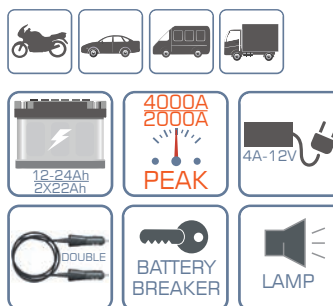

**BOCIA
EVO 12/24V**

Cod. 03.015.04
BOCIA EVO 12-24V

- Nuova impugnatura ergonomica in gomma
- Voltmetro
- Stacca batteria
- Presa 12V
- Luce a led di emergenza
- Pinze con contatto in bronzo con treccia interna
- Caricabatteria 4 Amp 100/240V
- Commutatore 12V-0-24V
- Adattatore USB
- Cavo doppio accendisigari
- **Nuove batterie 2pz x 12 V 22Ah/ 4000A Picco - 12V 2000A Picco - 24V**
- Garanzia 12 mesi

- New ergonomic rubber handle
- Voltmeter
- Battery switch
- 12V socket
- Emergency led light
- Pliers with bronze contact and internal braid
- Battery charger 4 Amp 100/240V
- Switch 12V-0-24
- USB adapter
- Double cigarette lighter cable
- **New batteries 2pcs x 12V 22Ah/ 4000A Peak - 12V 2000A Peak - 24V**
- 12 months warranty