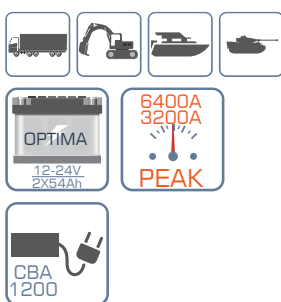

HAPPY TANK

Cod. 03.019.01
HAPPY TANK PLUS 12-24V